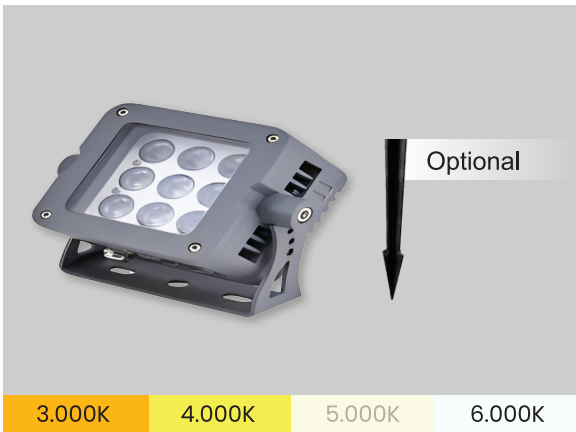

## ZERON

NEW LIGHT NEW LIFE

### Spot Light

## ■ Specification

Daya (W)	Input Voltage	Frequency Amp	LED Efikasi	Total Lumen	CRI	Temperatur Warna	Beam Angle	Proteksi	Material
18W/27W	AC85-268V	50/60Hz	80Lm/W	1.440Lm/2.160Lm	>80Ra	3000K/4000K/6000K	15°/30°	IP67	Die casting aluminium+ tempered glass

### Application

- \* Easy maintenance
- Modular LED for easy replacement
- Opening and closing possible of LED module part and power supply part
- Customizable beam angle
- Temperature max 50°