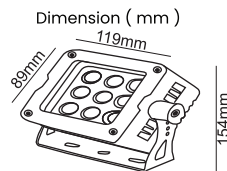

## ■ Specification

Daya (W)	Input Voltage	Frequency Amp	LED Efikasi	Total Lumen	CRI	Temperatur Warna	Beam Angle	Proteksi	Material
18W/27W	AC85-268V	50/60Hz	80Lm/W	1.440Lm/2.160Lm	>80Ra	3000K/4000K/6000K	15°/30°	IP67	Die casting aluminium+ tempered glass